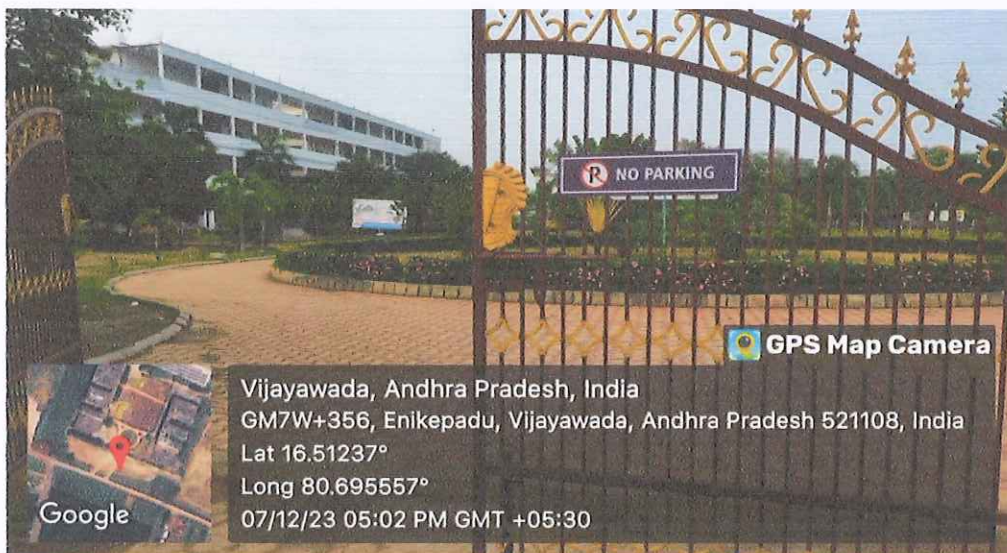

7.1.5

GREEN CAMPUS INITIATIVES AS FOLLOWS

Restricted entry of automobile:

No vehicle is allowed into the campus from the main gate, only the second gate is allowed for vehicles entry to make the campus pollution free. The visitors vehicles are parked outside the campus gate. Students nearby are encouraged to come by bicycles to college.