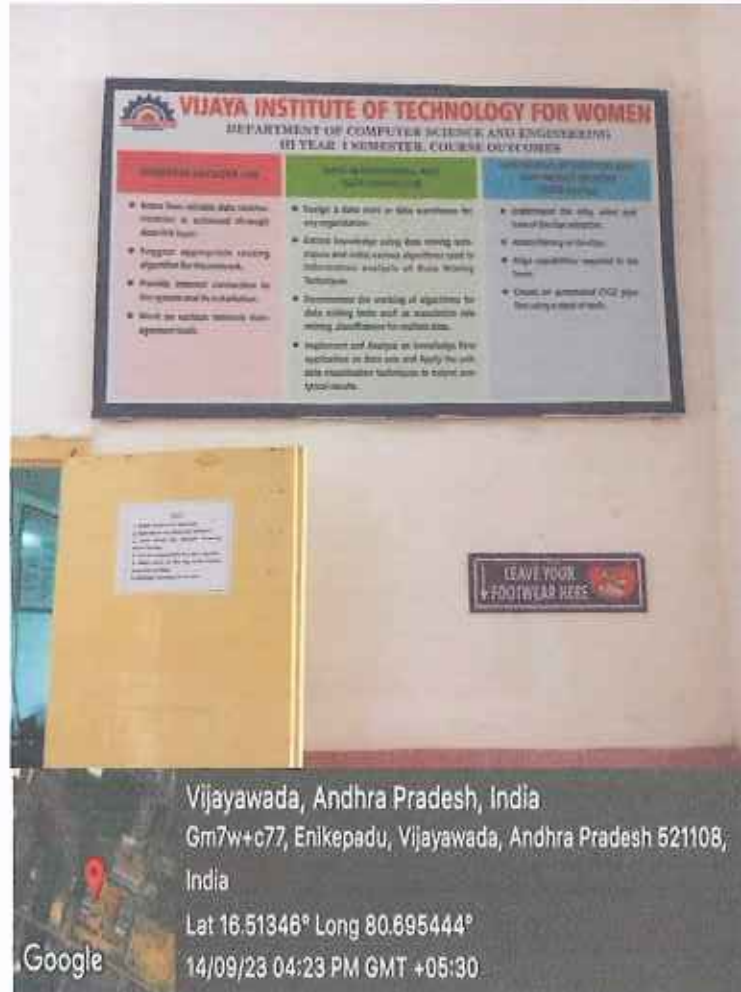

Screenshot taken from CSE Department website

The screenshot displays the website for the Department of CSE at Vijaya Institute of Technology for Women. The page includes a navigation menu, a list of department activities, and a section titled 'PROGRAM OBJECTIVES'. Below this, there are three specific objectives (PSO1, PSO2, PSO3) detailing the program's goals. A Google Maps overlay is visible at the bottom of the screenshot, showing the location of the institute in Enikepadu, Vijayawada, Andhra Pradesh, India. The map includes the Google logo and the text 'GPS Map Camera'.

College Code: NP, Enikepadu, Vijayawada-521108

PO's Photo taken from CSE Department CSEFF-3

G. Chm
PRINCIPAL
VIJAYA INSTITUTE OF
TECHNOLOGY FOR WOMEN
ENIKEPADU, VIJAYAWADA-521, 108

VIJAYA INSTITUTE OF TECHNOLOGY FOR WOMEN

CO's Photo taken from CSE Department CSE Lab-2

g.chm
PRINCIPAL
VIJAYA INSTITUTE OF
TECHNOLOGY FOR WOMEN
ENIKEPADU, VIJAYAWADA-521,108

VIJAYA INSTITUTE OF TECHNOLOGY FOR WOMEN

An ISO 9001:2015 Certified Institute, Approved by AICTE, Affiliated to JNTU Kakinada, AP